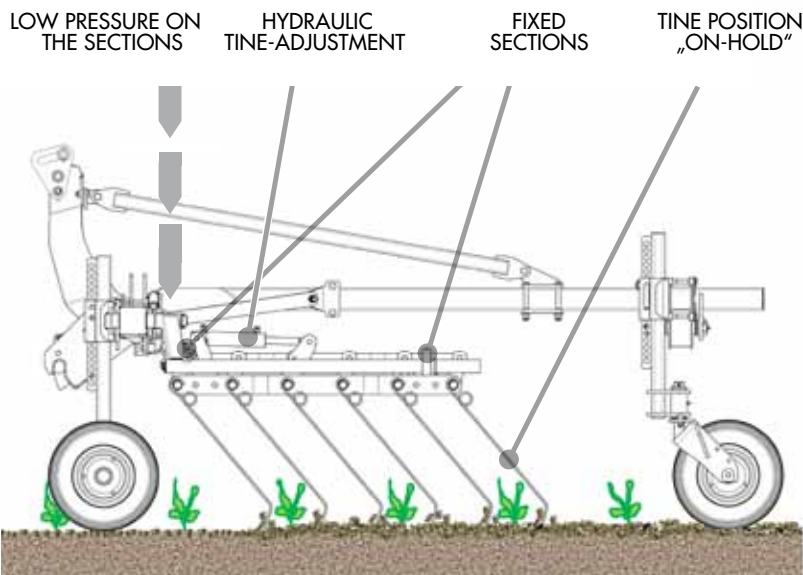

AEROSTAR-EXACT

TINED WEEDER

Einböck

Einböck

TINED WEEDER

AEROSTAR-EXACT

AEROSTAR-EXACT

PRECISE WEEDING TECHNOLOGY RIGHT ON THE POINT

- Breaks open the soil crust effectively
- Intensive weed control
- Long tines for optimal soil adaptation
- The large tine passage allows still enough space also for larger plants.
- The slightly „on-hold” positioned tines work under the plant and lift the leaves from soil. Therefore the soil between the rows is broken open and aerated without injuring the leaves by „dragged” tines.

Equipment AEROSTAR-EXACT

Tines Ø 7 mm, 600 mm long

No frame distortion - central hydraulic tine adjustment per section

Line spacing 2,5 cm

Accurate depth control through front support wheels and rear oscillating chassis

Large, bearing mounted support wheels track width approx. 1,36 - 1,45 m

Front and rear fixed sections

Working width 6 m (12 m on request)

Operator's manual

Einböck GmbH & CoKG
Schatzdorf 7
A-4751 Dorf / Pram
AUSTRIA